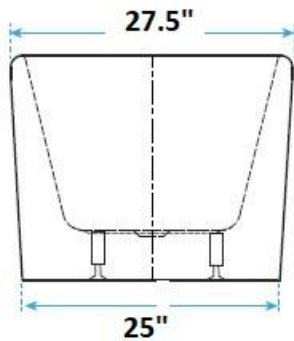

Modern Oval tub with end drain and thin rim requires wall mounted or floor mounted faucet. Smooth exterior with no seams. End Drain .

Drain included chrome, Brushed Nickel, or Oil Rubbed Bronze.

Built-in Overflow