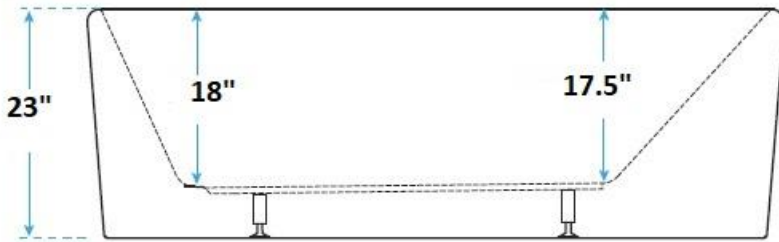

Modern Oval tub with end drain and thin rim requires wall mounted or floor mounted faucet. Smooth exterior with no seams. End Drain .

Drain included chrome, Brushed Nickel, or Oil Rubbed Bronze.

Built-in Overflow